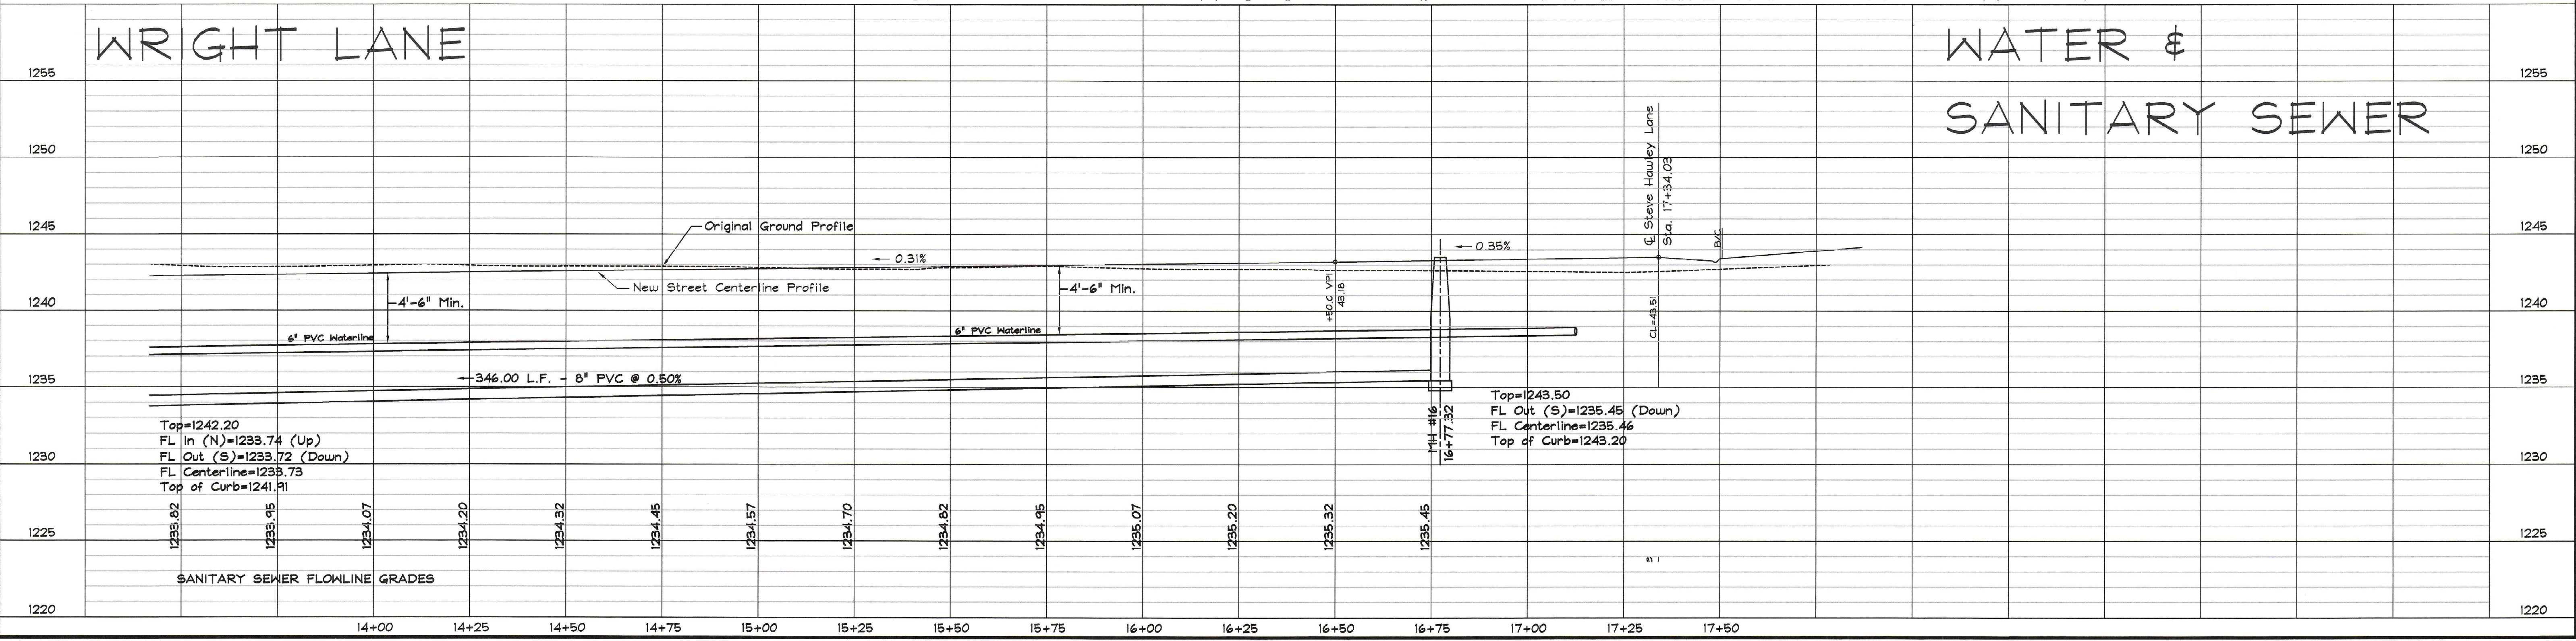

WRIGHT LANE

WATER & SANITARY SEWER

WRIGHT - WATER & SEWER