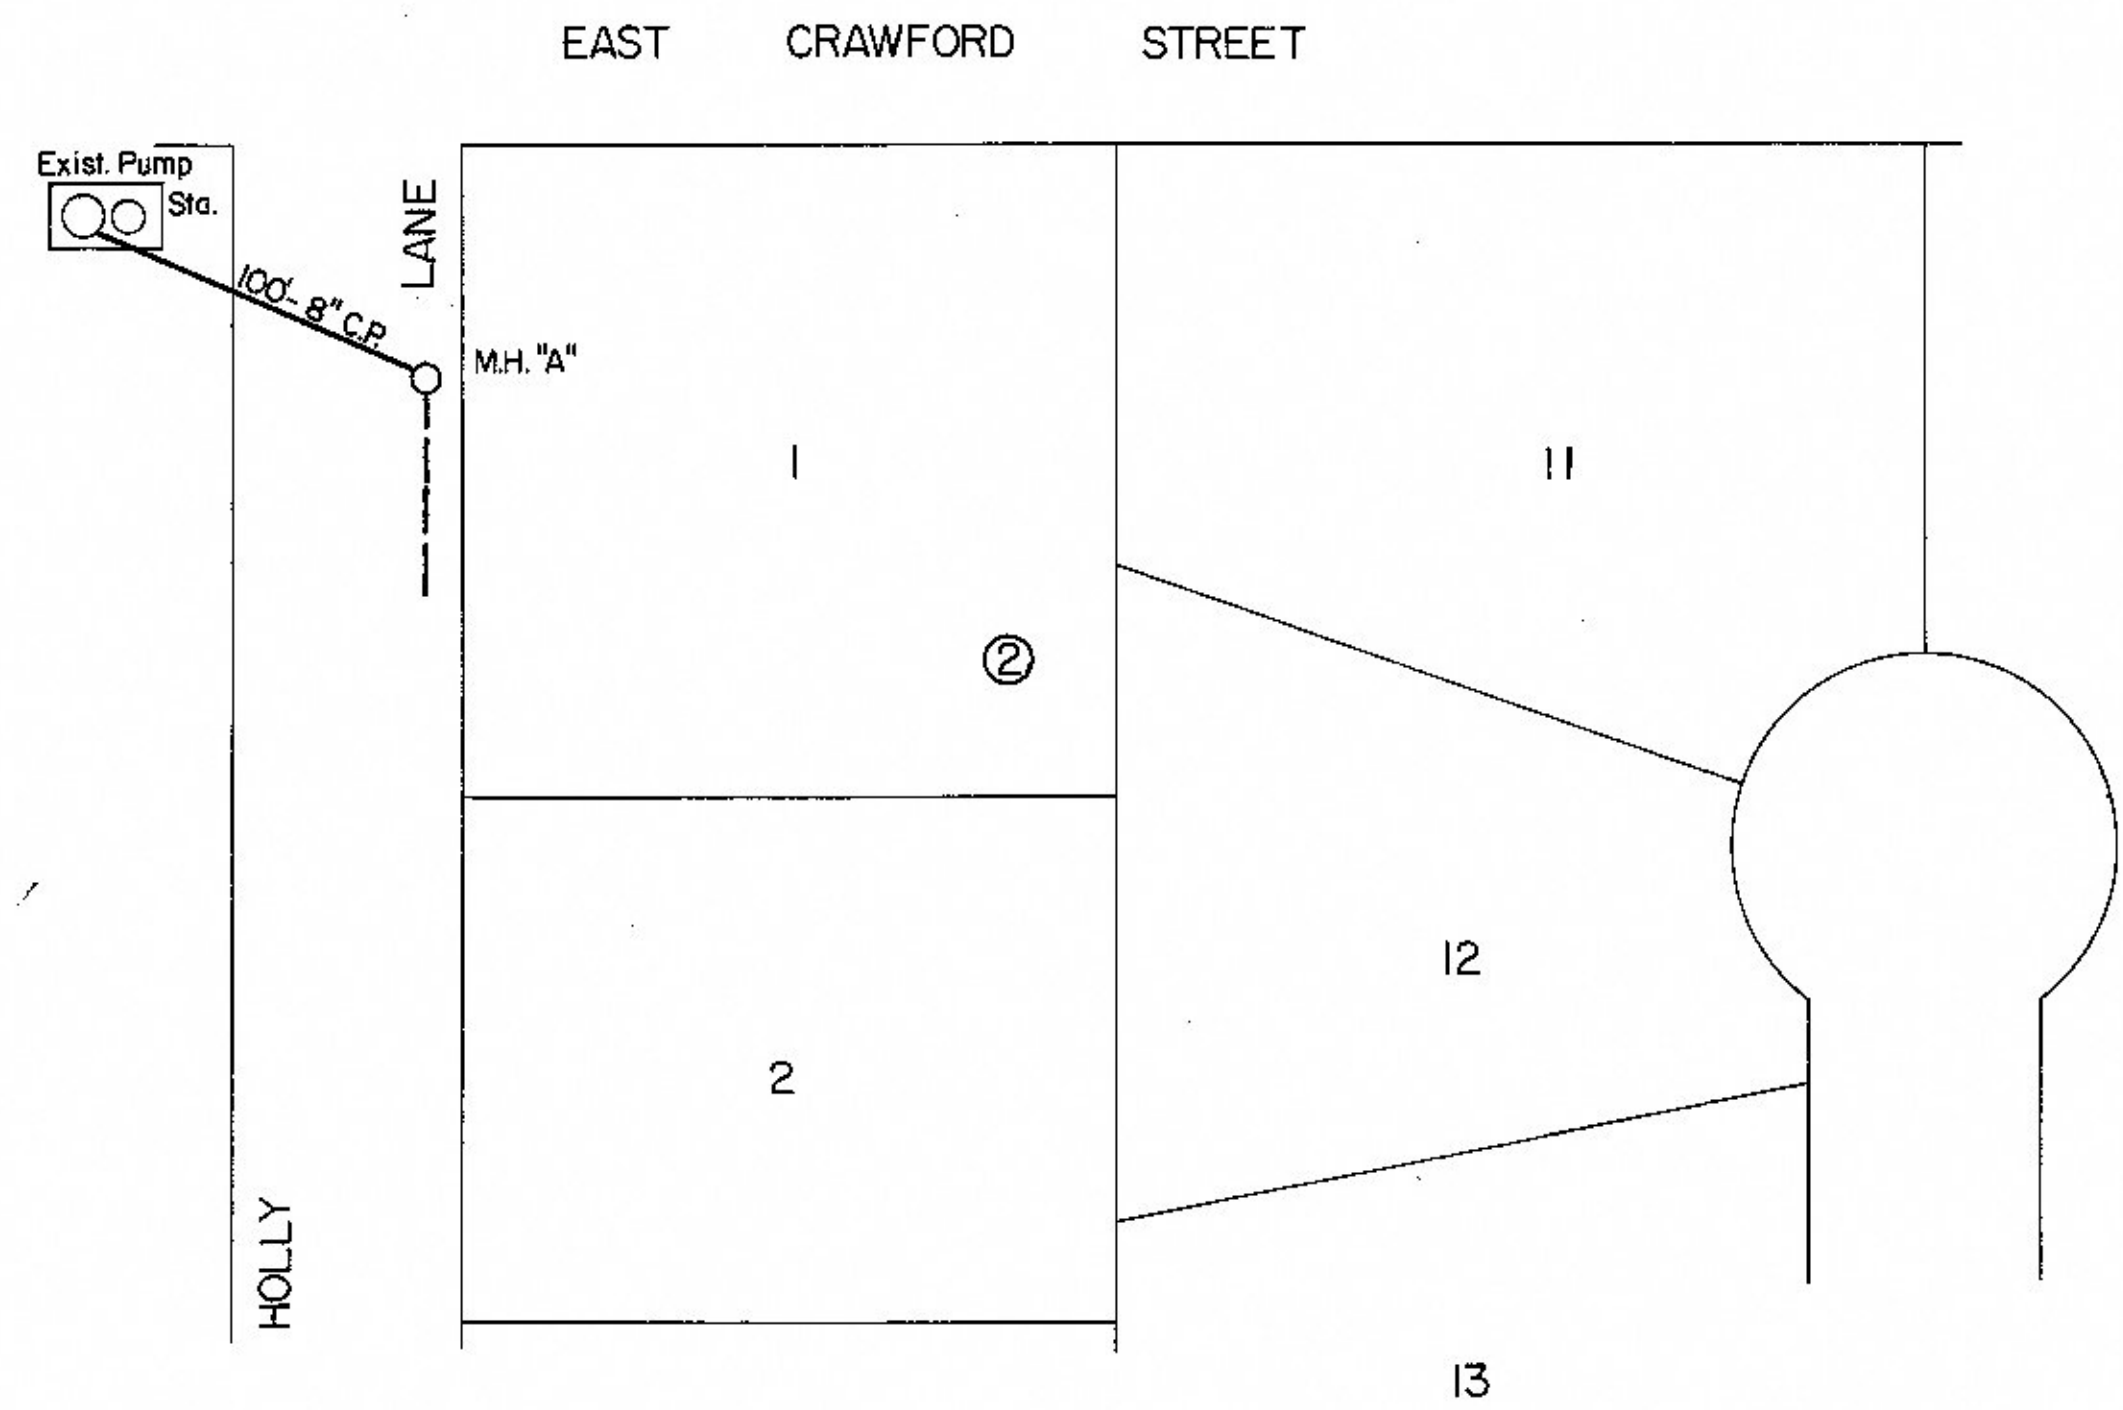

PLAN	DESIGN	DATE
NOTE BOOK	NO. OF SHEETS	DATE

AS BUILT PLANS  
 PROJECT NO. 77-613  
 SMOKY HILL INC.  
 COMP. DATE: June 1977

PROFILE	DATE
NOTE BOOK	DATE