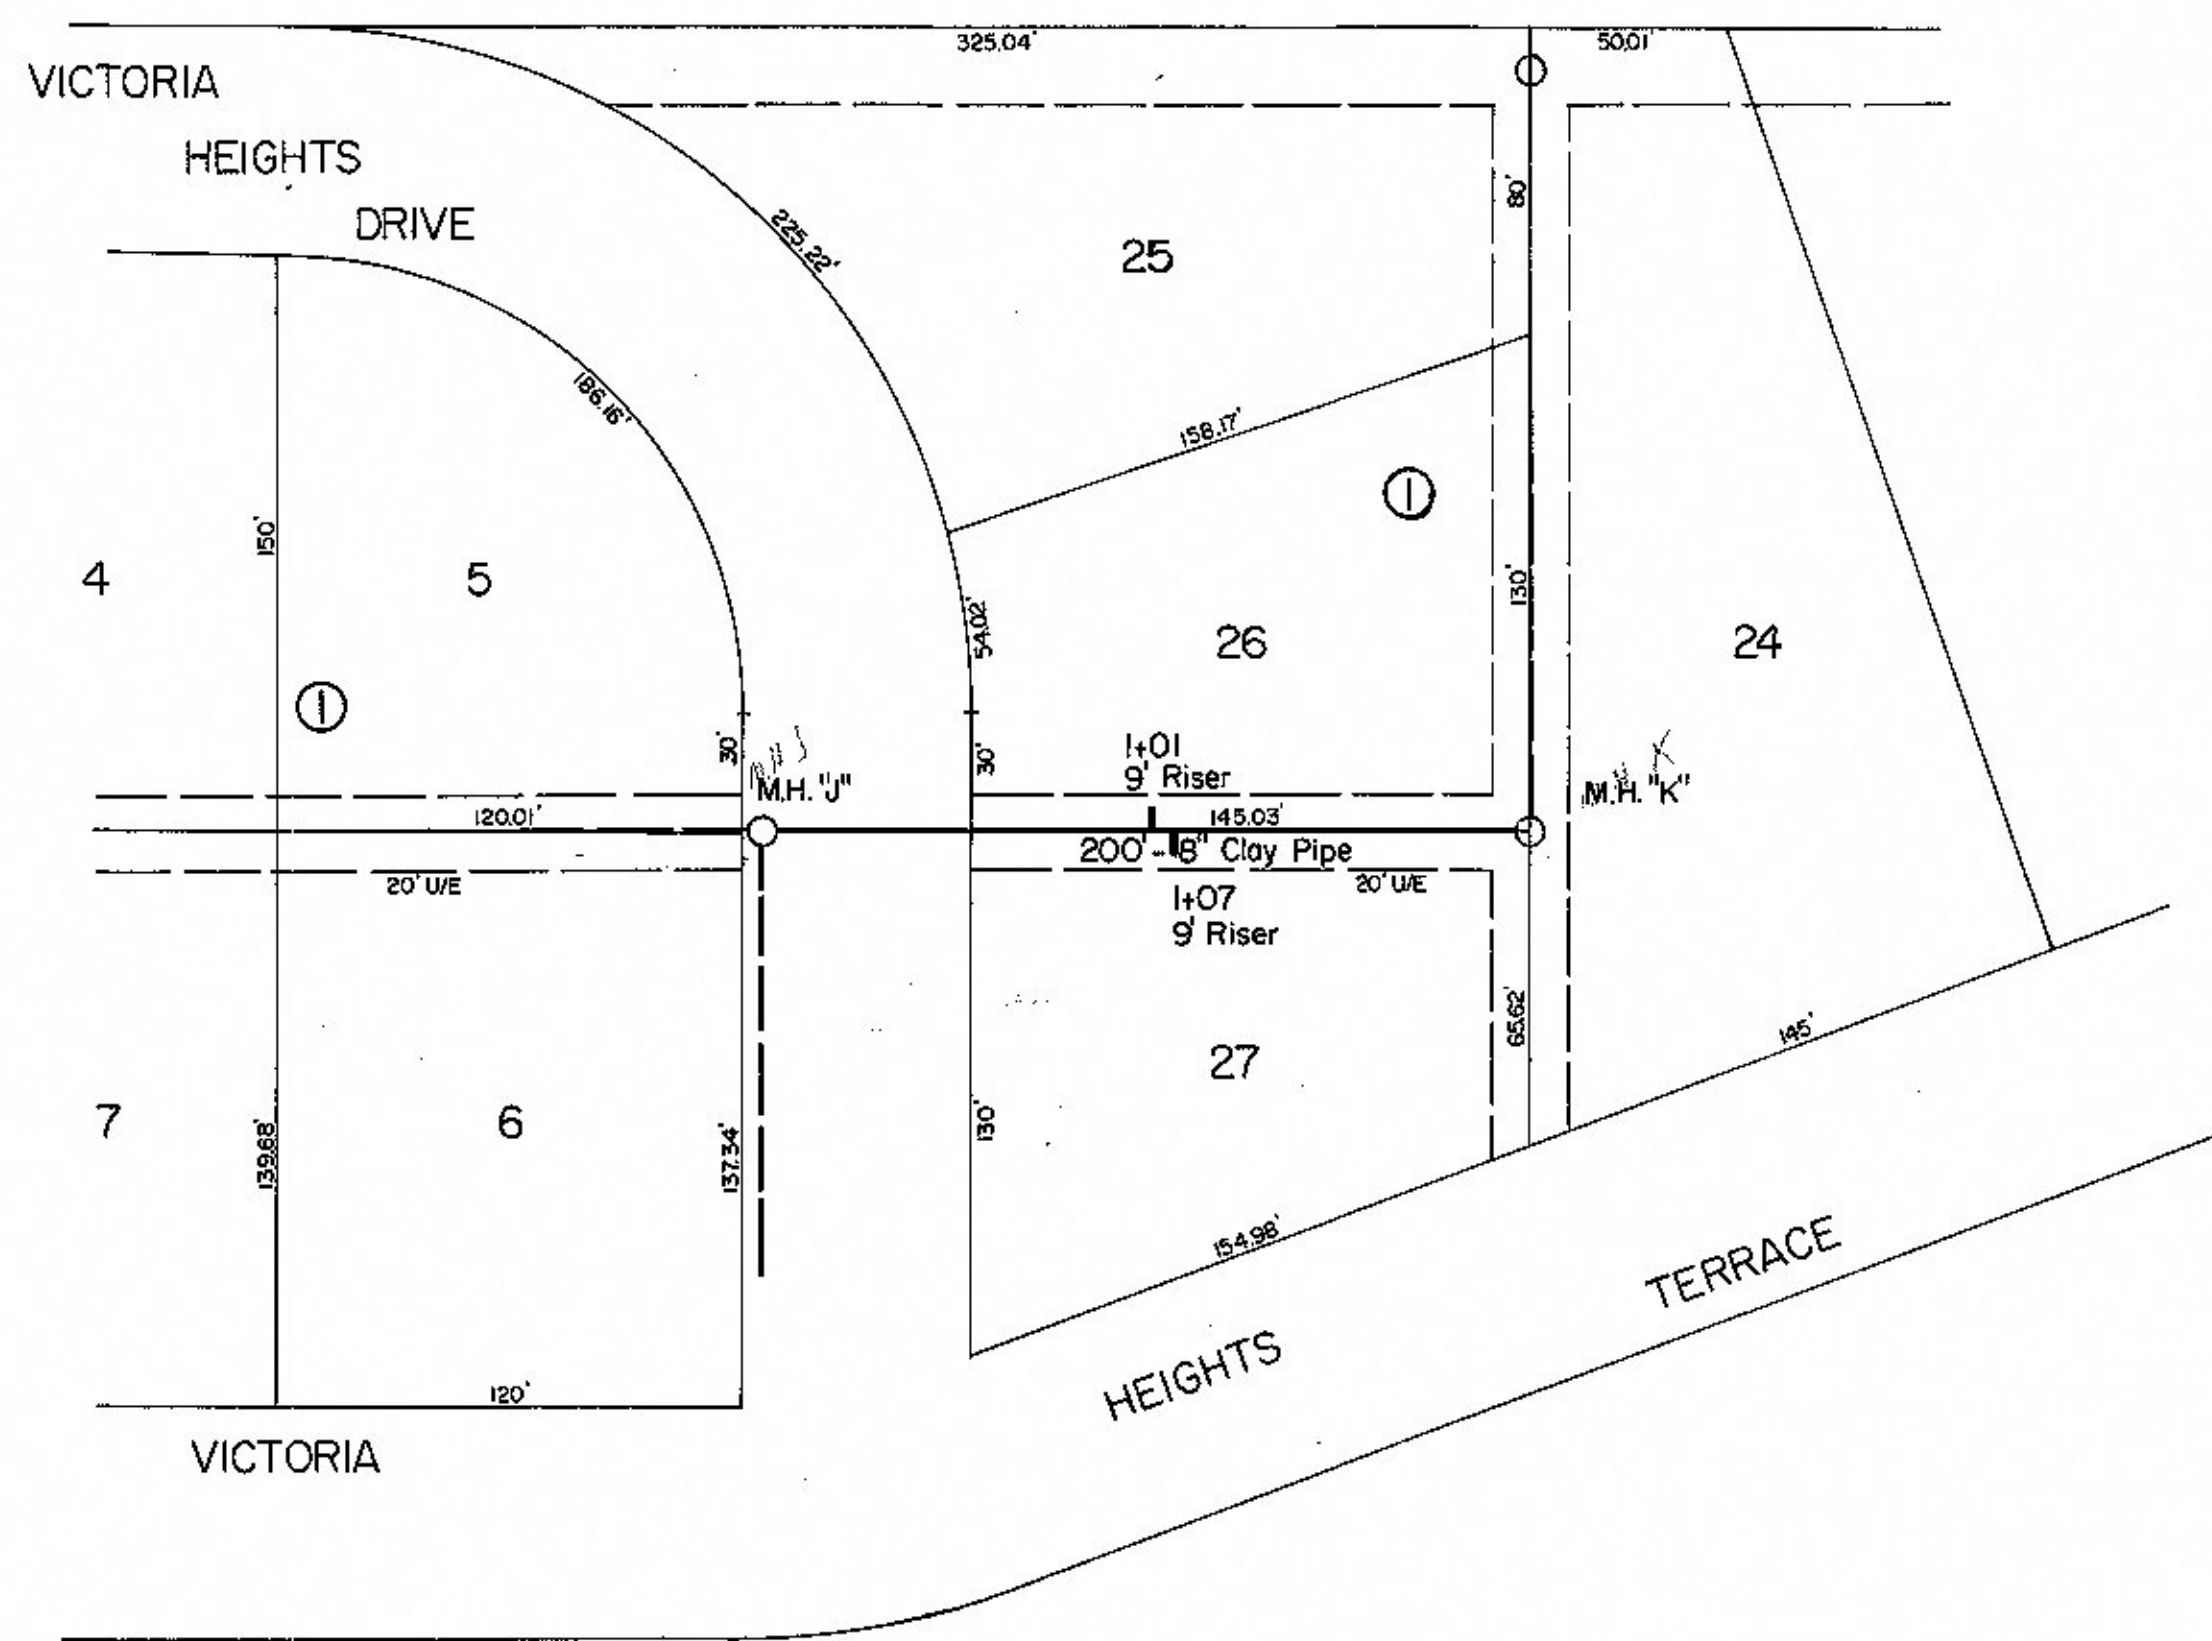

PLAN	DESIGN	DATE
NOTE BOOK	NO. OF SHEETS	DATE

AS BUILT PLANS  
 PROJECT NO. 77-613  
 SMOKY HILL INC.  
 COMP. DATE: June 1977

PROFILE	DATE
NOTE BOOK	DATE