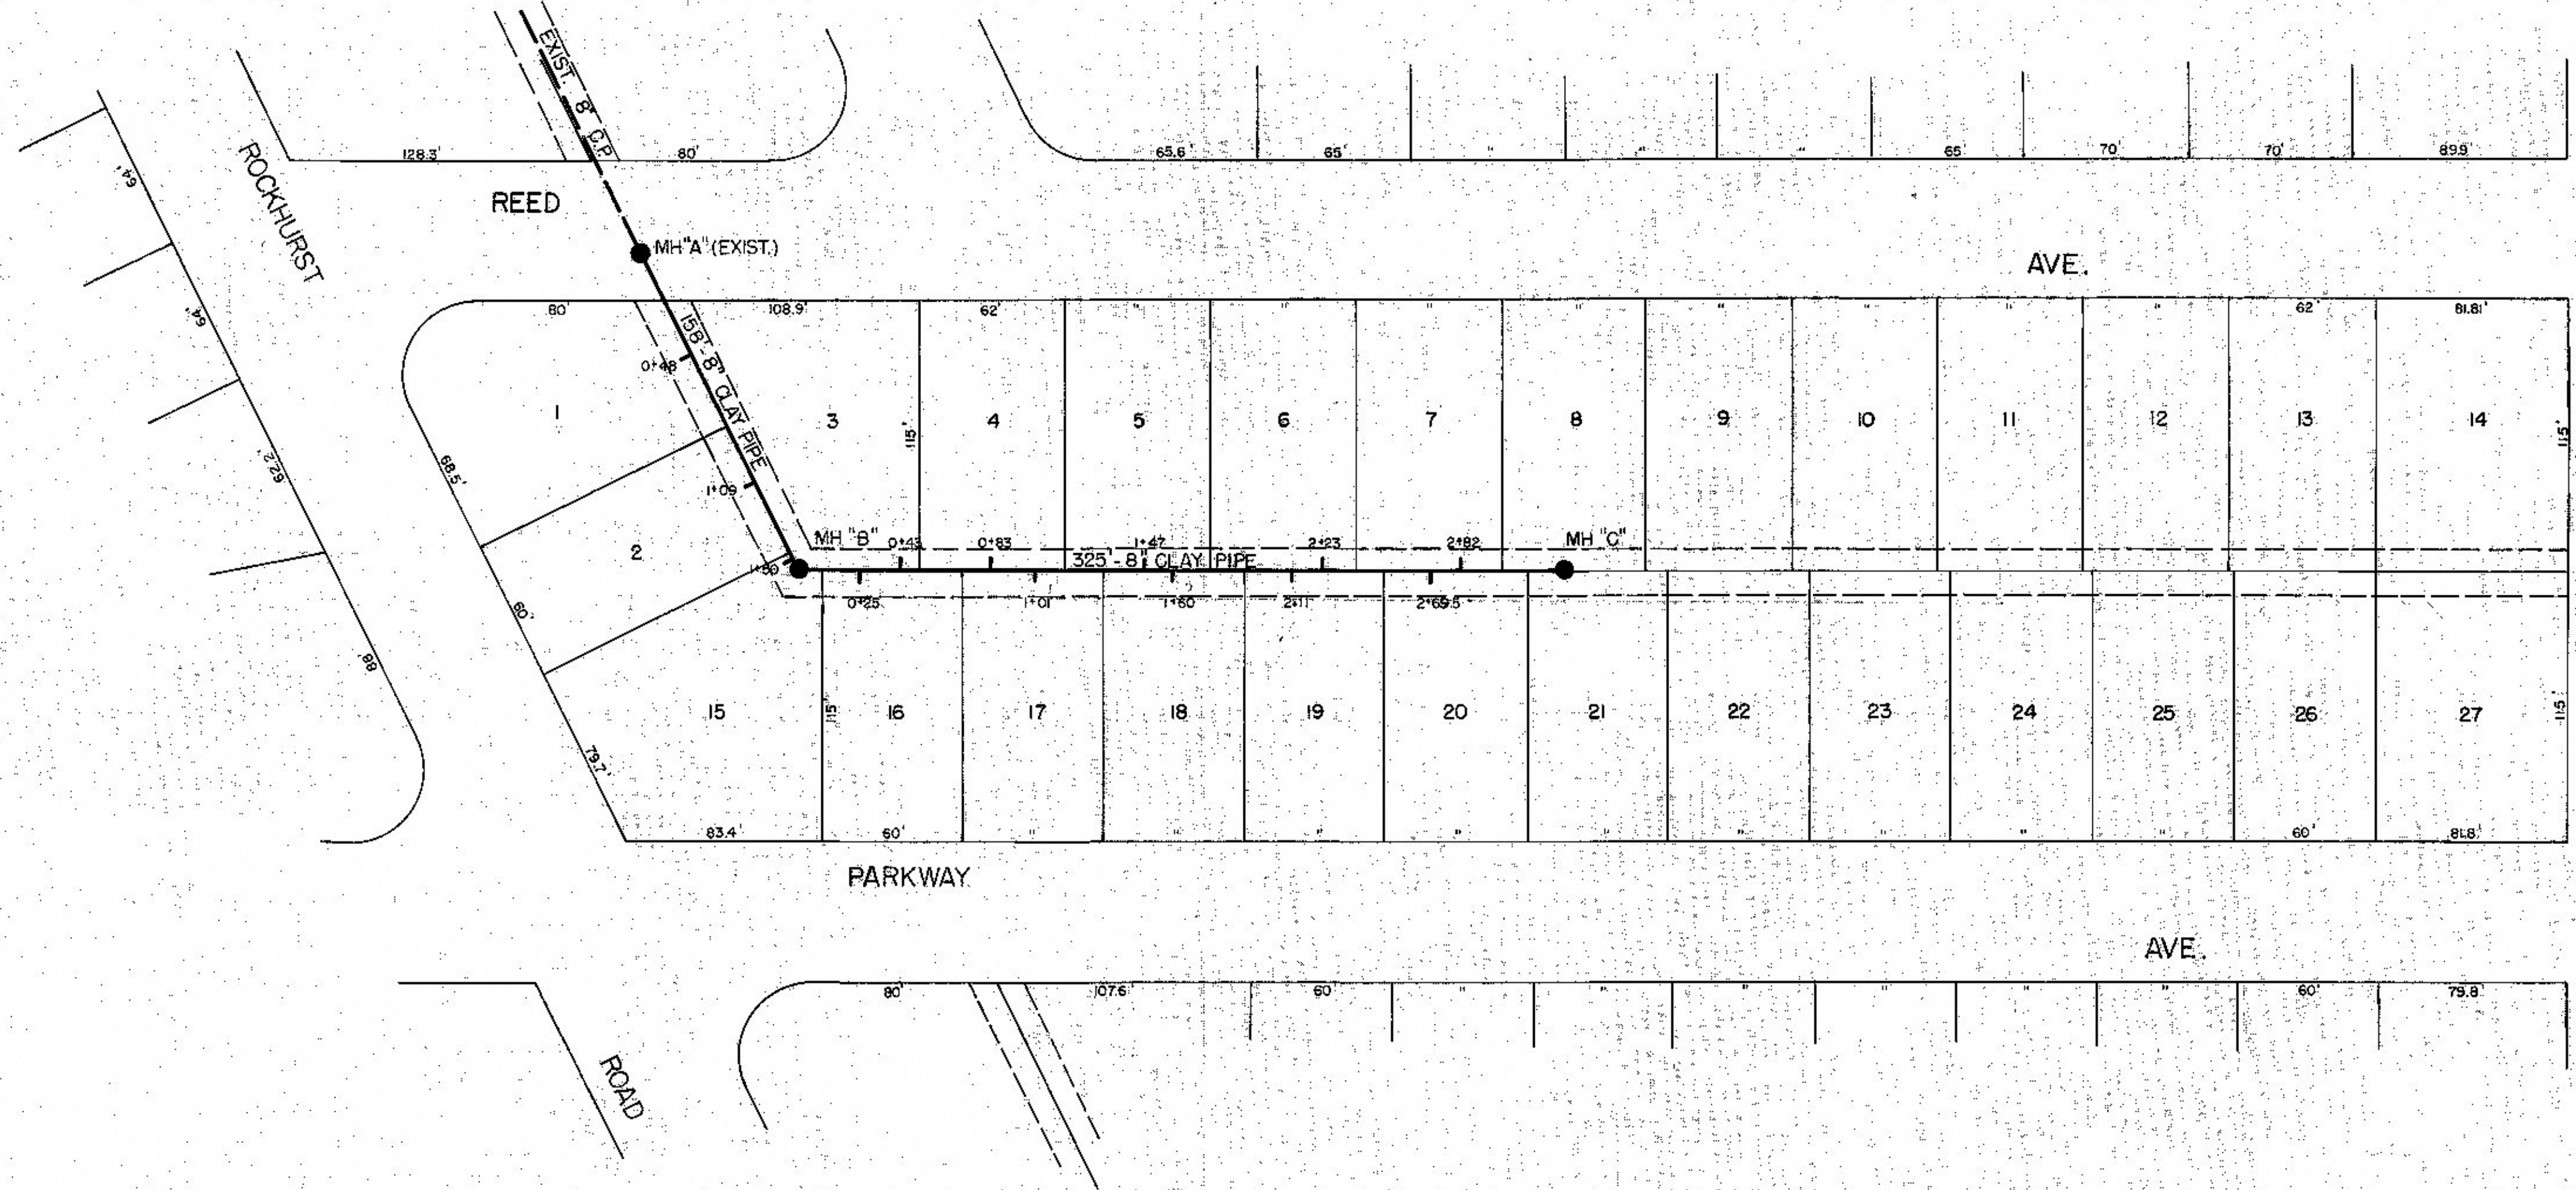

PLAN	BY	DATE
DESIGNED		
CHECKED		
APPROVED		
DATE		

463

AS-BUILT PLANS
SMOKY HILL INC.
APRIL 1976
75-586

PROJECT	BY	DATE
DESIGNED		
CHECKED		
APPROVED		
DATE		