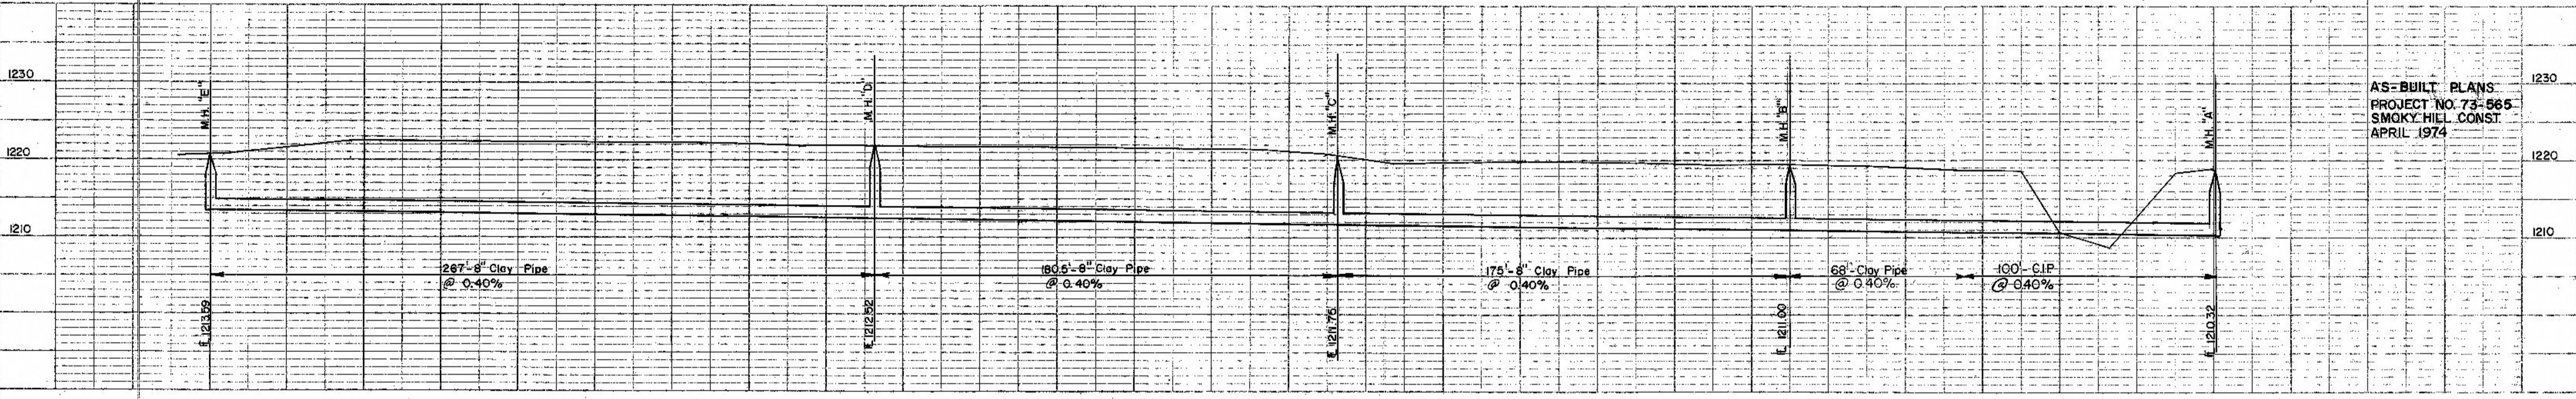

PLAN
 SURVEYED BY
 DATE
 CHECKED BY
 DATE
 NOTE BOOK NO.
 BY OF WAY CHECKED

PROFILE
 SURVEYED BY
 DATE
 CHECKED BY
 DATE
 NOTE BOOK NO.
 BY OF WAY CHECKED

AS-BUILT PLANS
 PROJECT NO. 73-565
 SMOKY HILL CONST.
 APRIL 1974