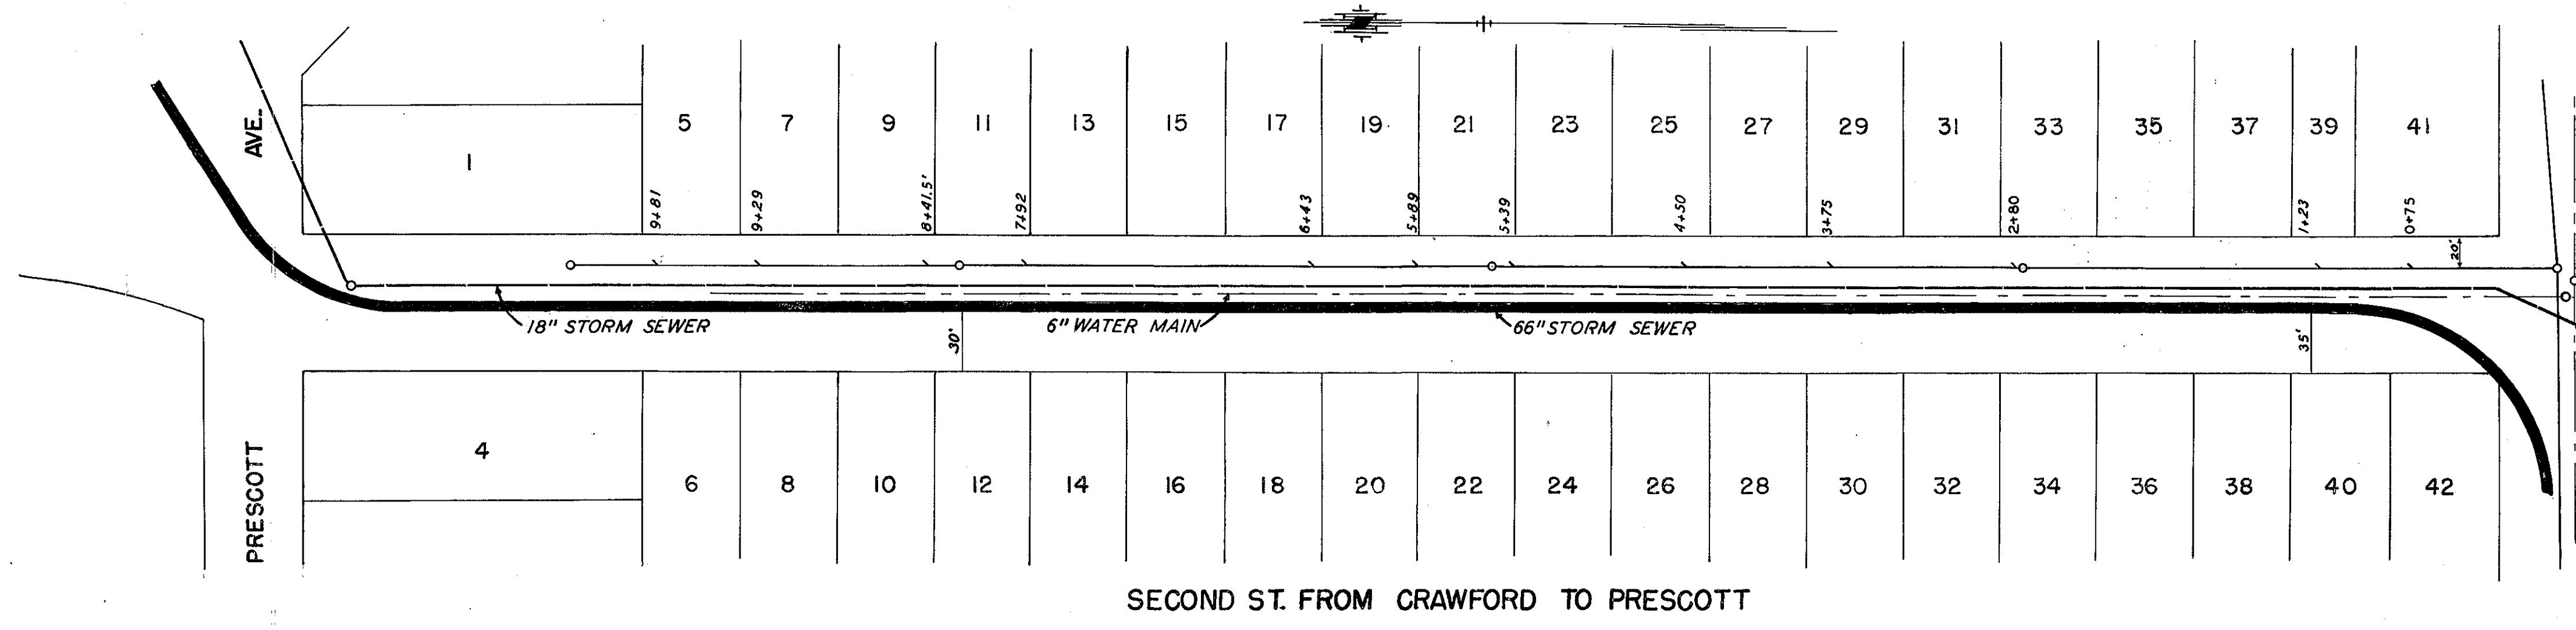

Horiz Scale 1"=60'
Vert Scale 1"=4'

212

AS BUILT PLAN
CONSTRUCTED NOV. 1951
BY
H. J. TAYLOR CONST. CO.
SALINE, KAN.

12.24
22
20
18
16
14
12.12

12.24
22
20
18
16
12.14

Let. 255