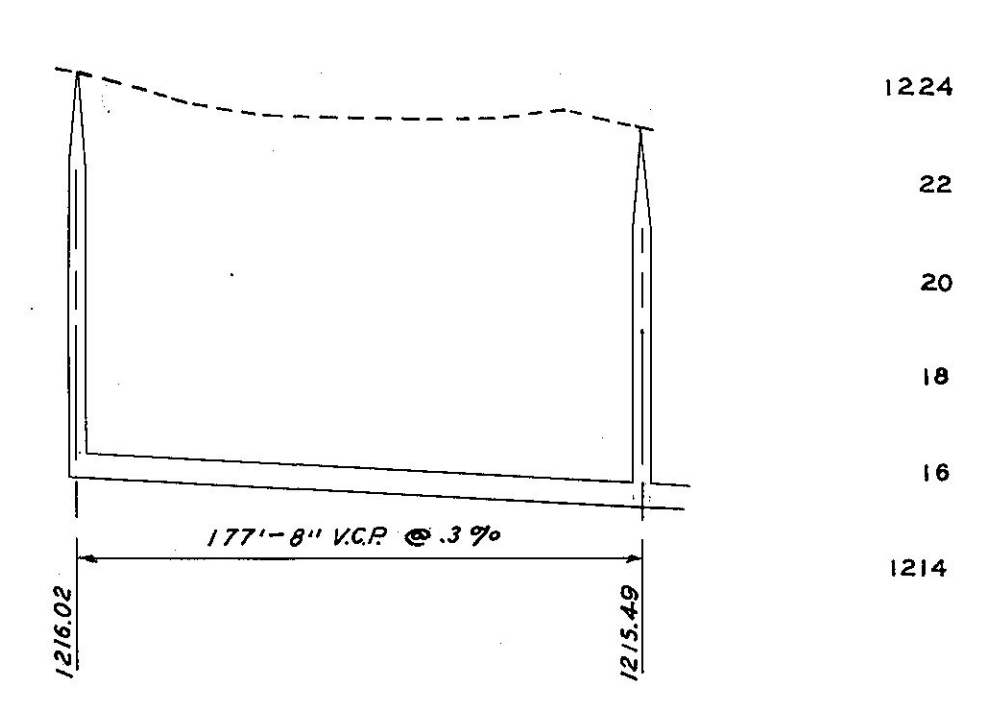

Horiz Scale 1"=60'
Vert Scale 1"=4'

212

AS BUILT PLAN
CONSTRUCTED NOV. 1951
BY
H. J. TAYLOR CONST. CO.
SALINE, KAN.

12.24
22
20
18
16
14
12.12

12.24
22
20
18
16
12.14

Let. 255