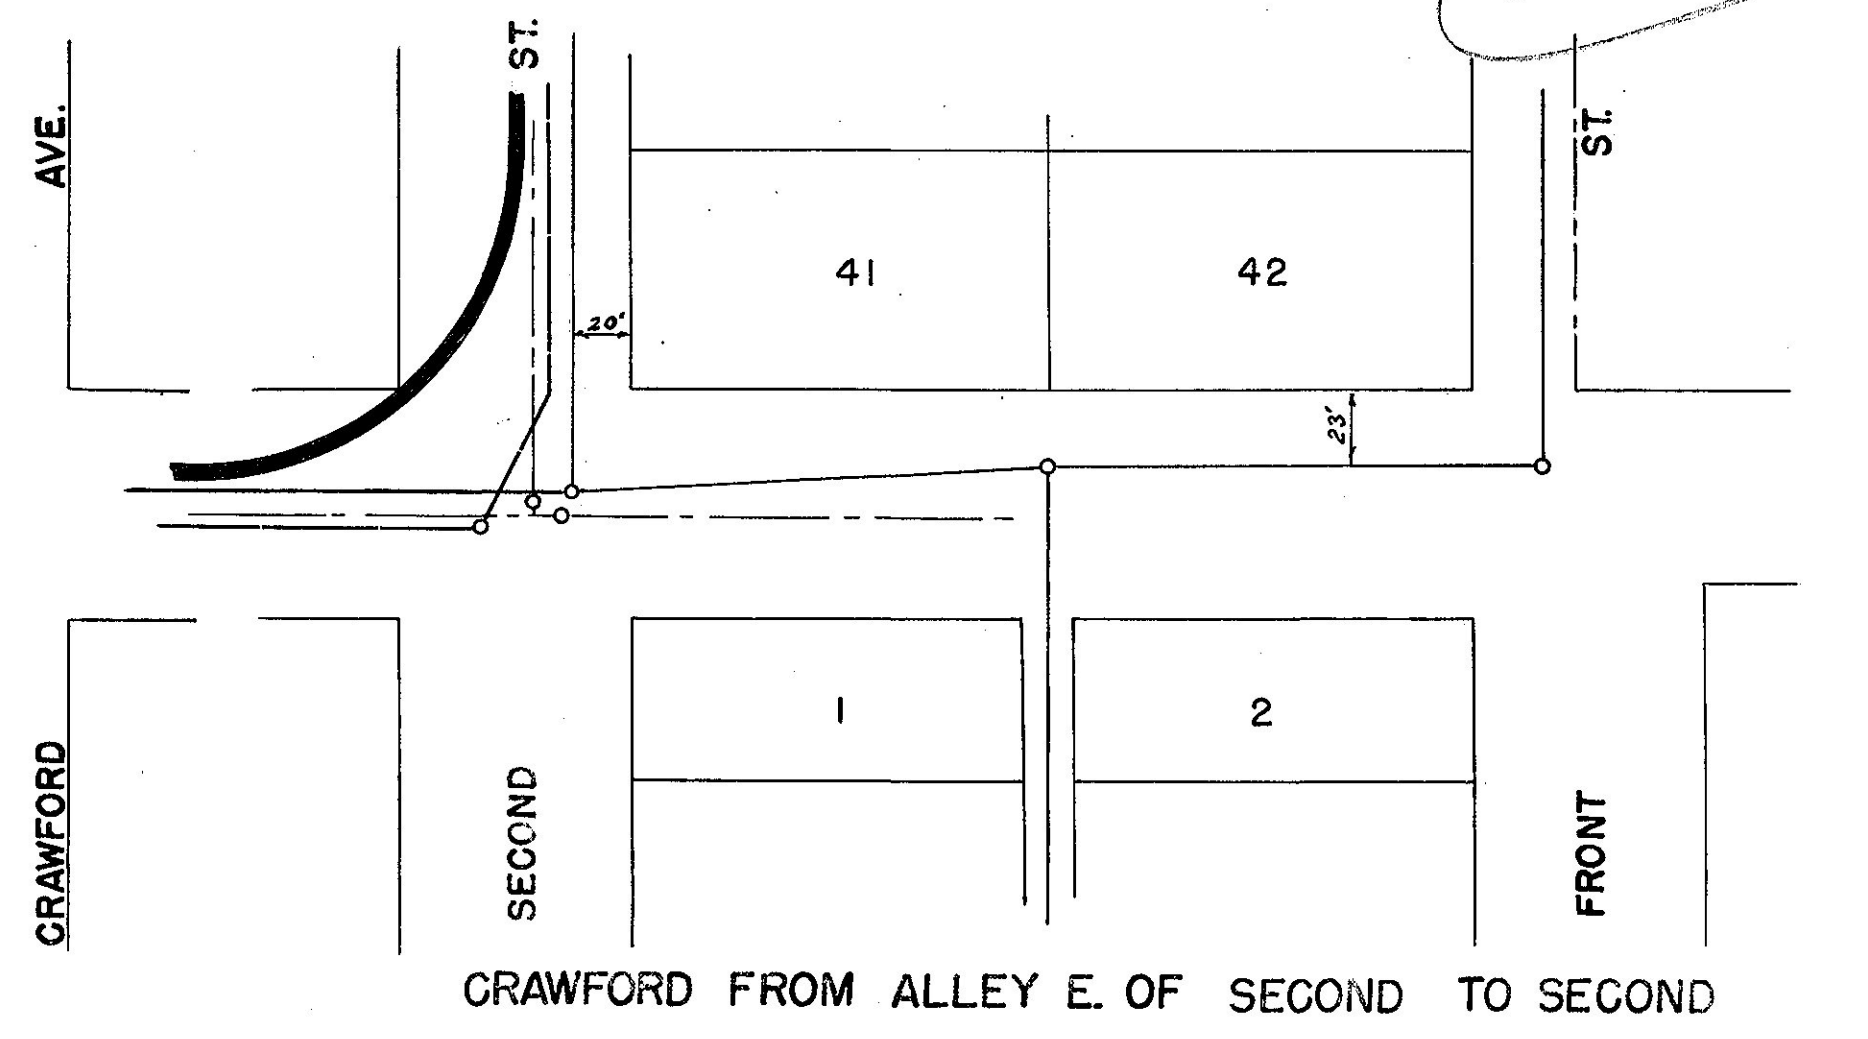

Horiz Scale 1"=60'
Vert Scale 1"=4'

212

AS BUILT PLAN
CONSTRUCTED NOV. 1951
BY
H. J. TAYLOR CONST. CO.
SALINE, KAN.

12.24
22
20
18
16
14
12.12

12.24
22
20
18
16
12.14

Let. 255