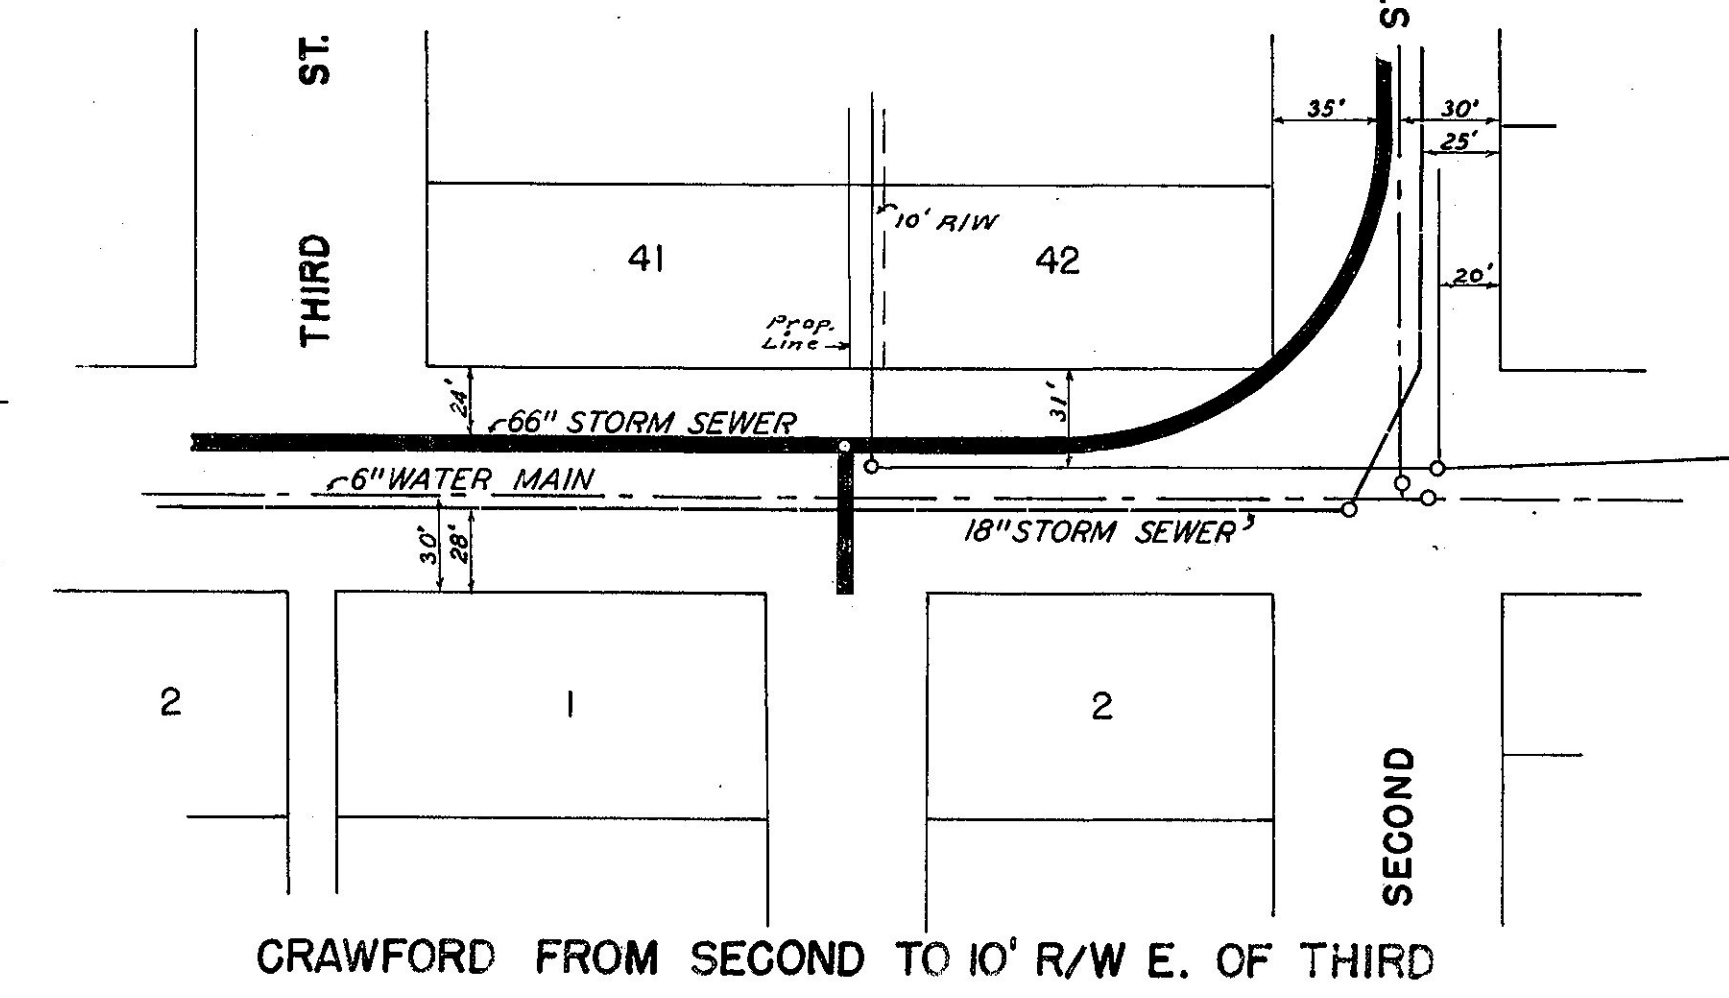

Horiz Scale 1"=60'
Vert Scale 1"=4'

212

AS BUILT PLAN
CONSTRUCTED NOV. 1951
BY
H. J. TAYLOR CONST. CO.
SALINE, KAN.

12.24
22
20
18
16
14
12.12

12.24
22
20
18
16
12.14

Let. 255