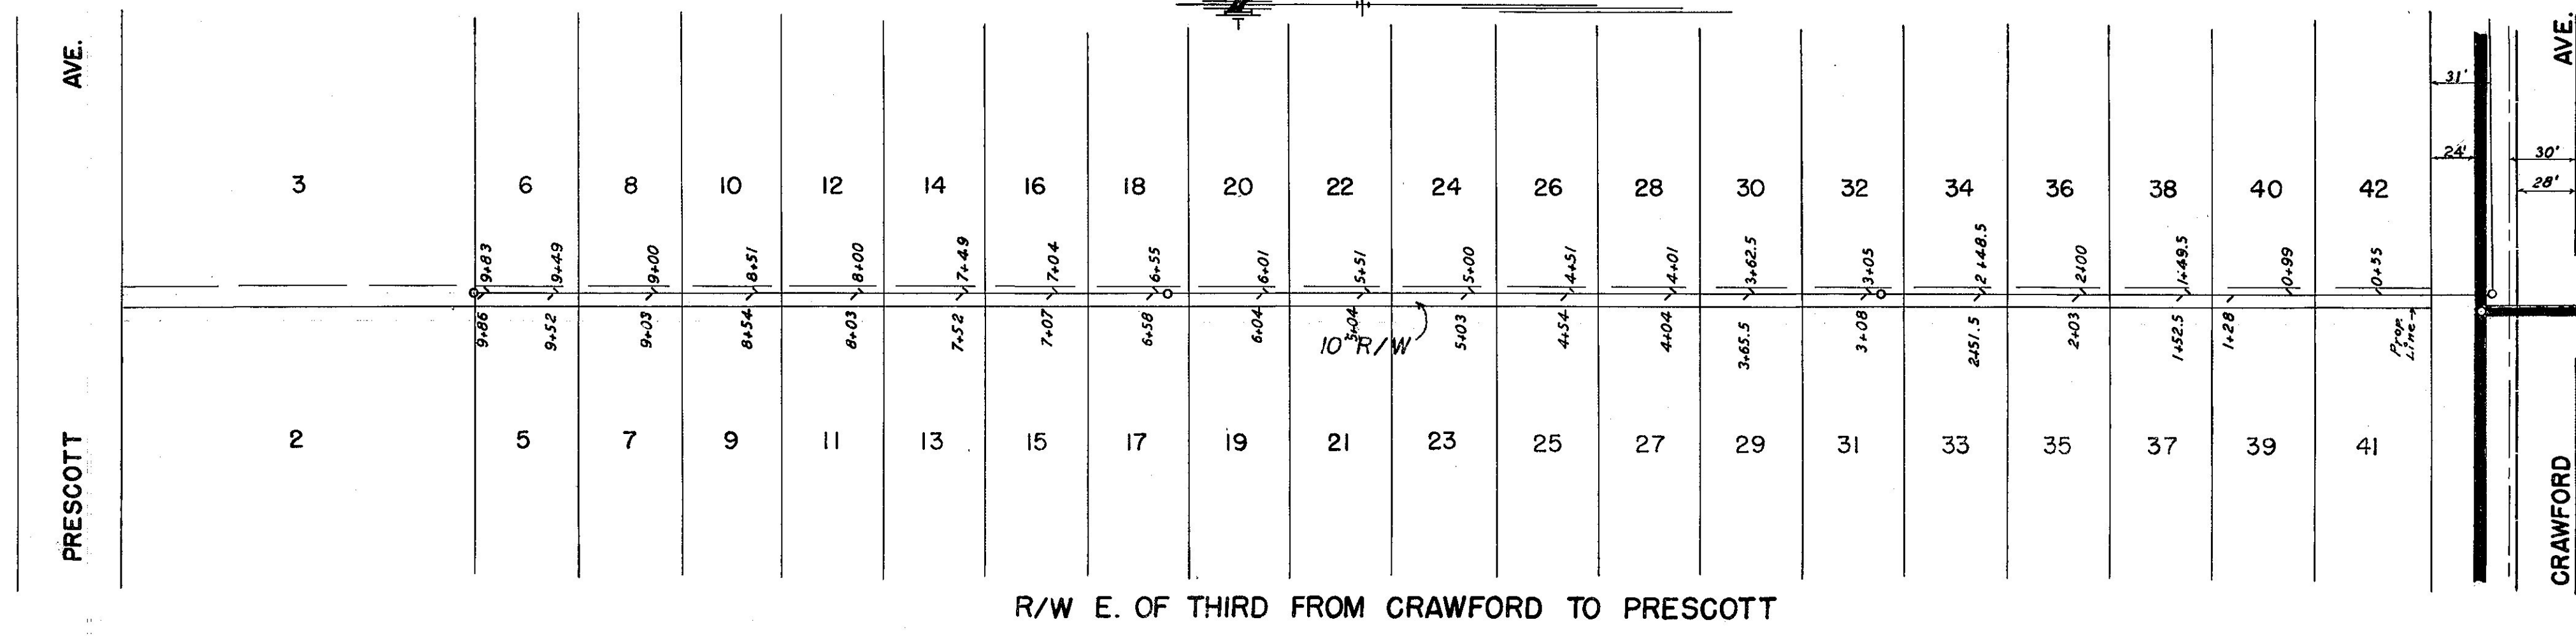

Horiz Scale 1"=60'
Vert Scale 1"=4'

212

AS BUILT PLAN
CONSTRUCTED NOV. 1951
BY
H. J. TAYLOR CONST. CO.
SALINE, KAN.

12.24
22
20
18
16
14
12.12

12.24
22
20
18
16
12.14

Let. 255