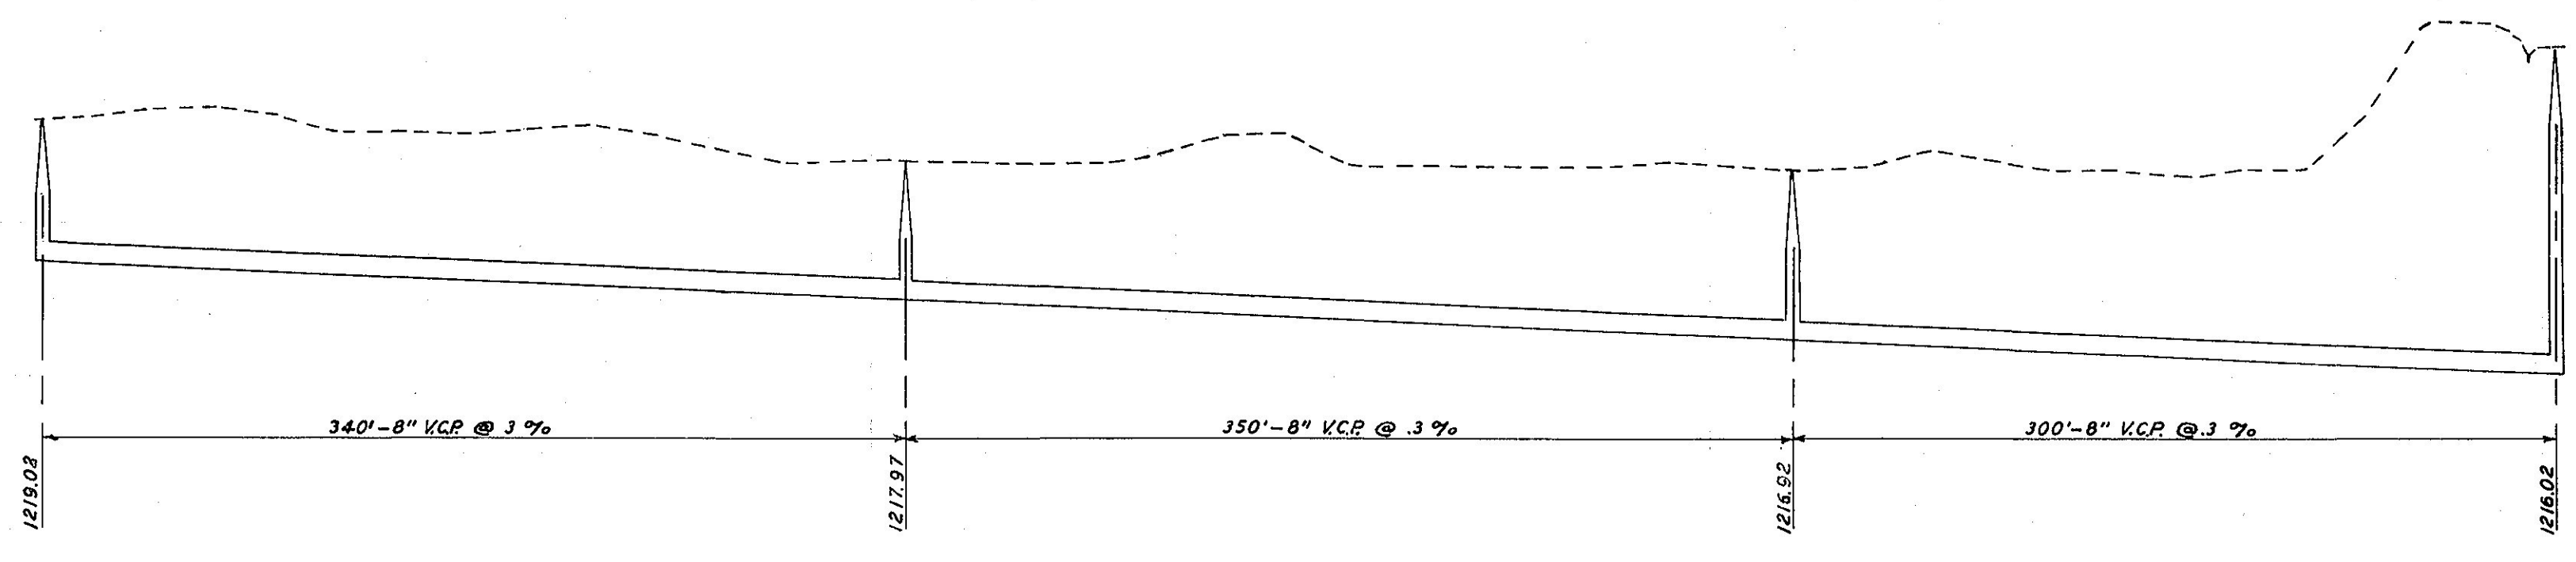

Horiz Scale 1"=60'
Vert Scale 1"=4'

212

AS BUILT PLAN
CONSTRUCTED NOV. 1951
BY
H. J. TAYLOR CONST. CO.
SALINE, KAN.

12.24
22
20
18
16
14
12.12

12.24
22
20
18
16
12.14

Let. 255