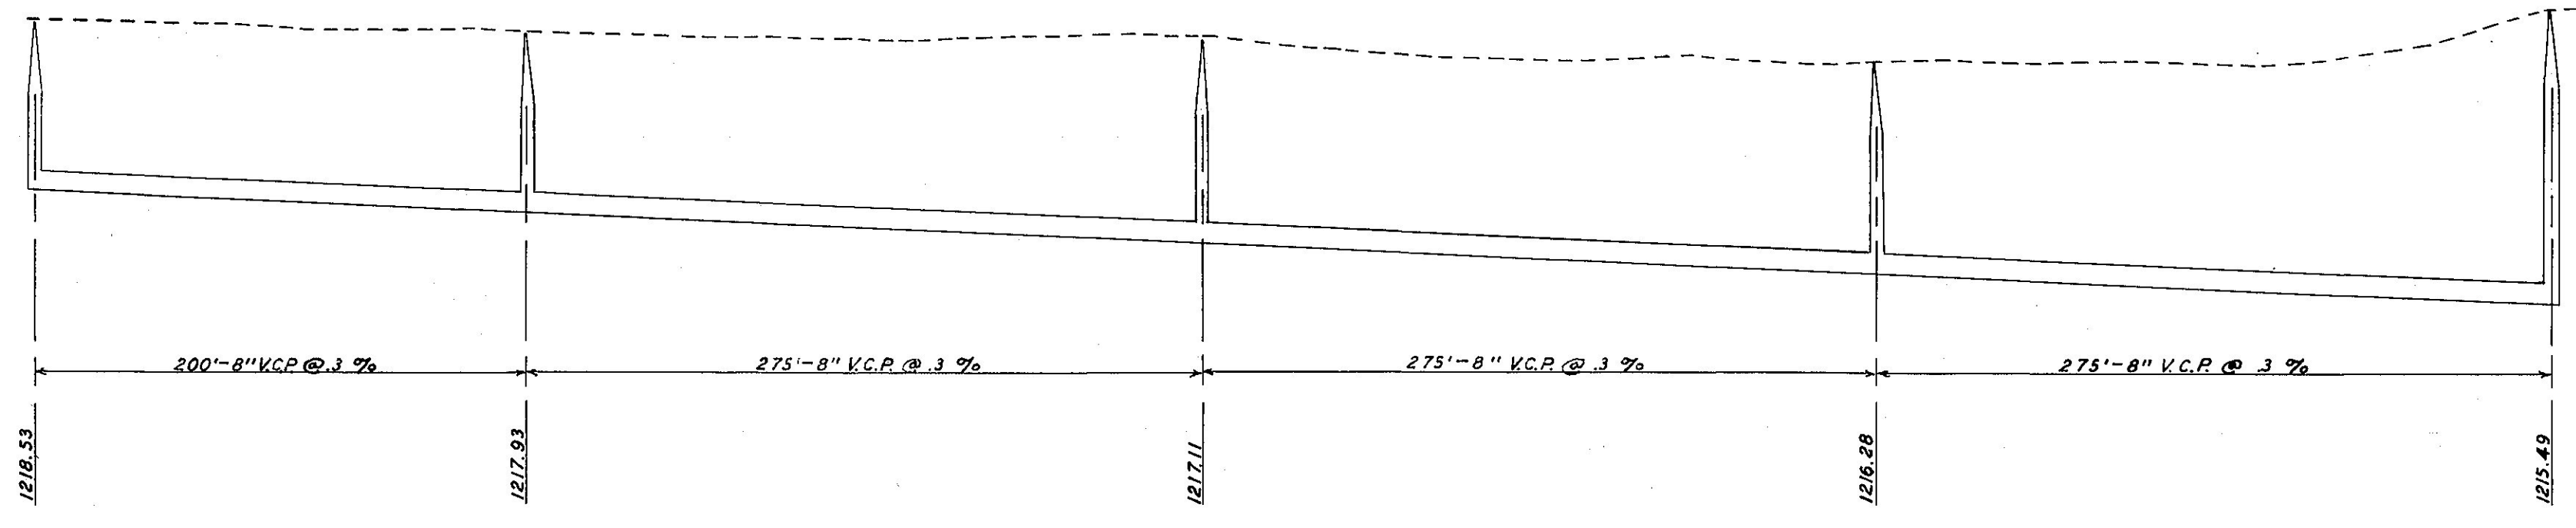

Horiz Scale 1"=60'
Vert Scale 1"=4'

212

AS BUILT PLAN
CONSTRUCTED NOV. 1951
BY
H. J. TAYLOR CONST. CO.
SALINE, KAN.

12.24
22
20
18
16
14
12.12

12.24
22
20
18
16
12.14

Let. 255