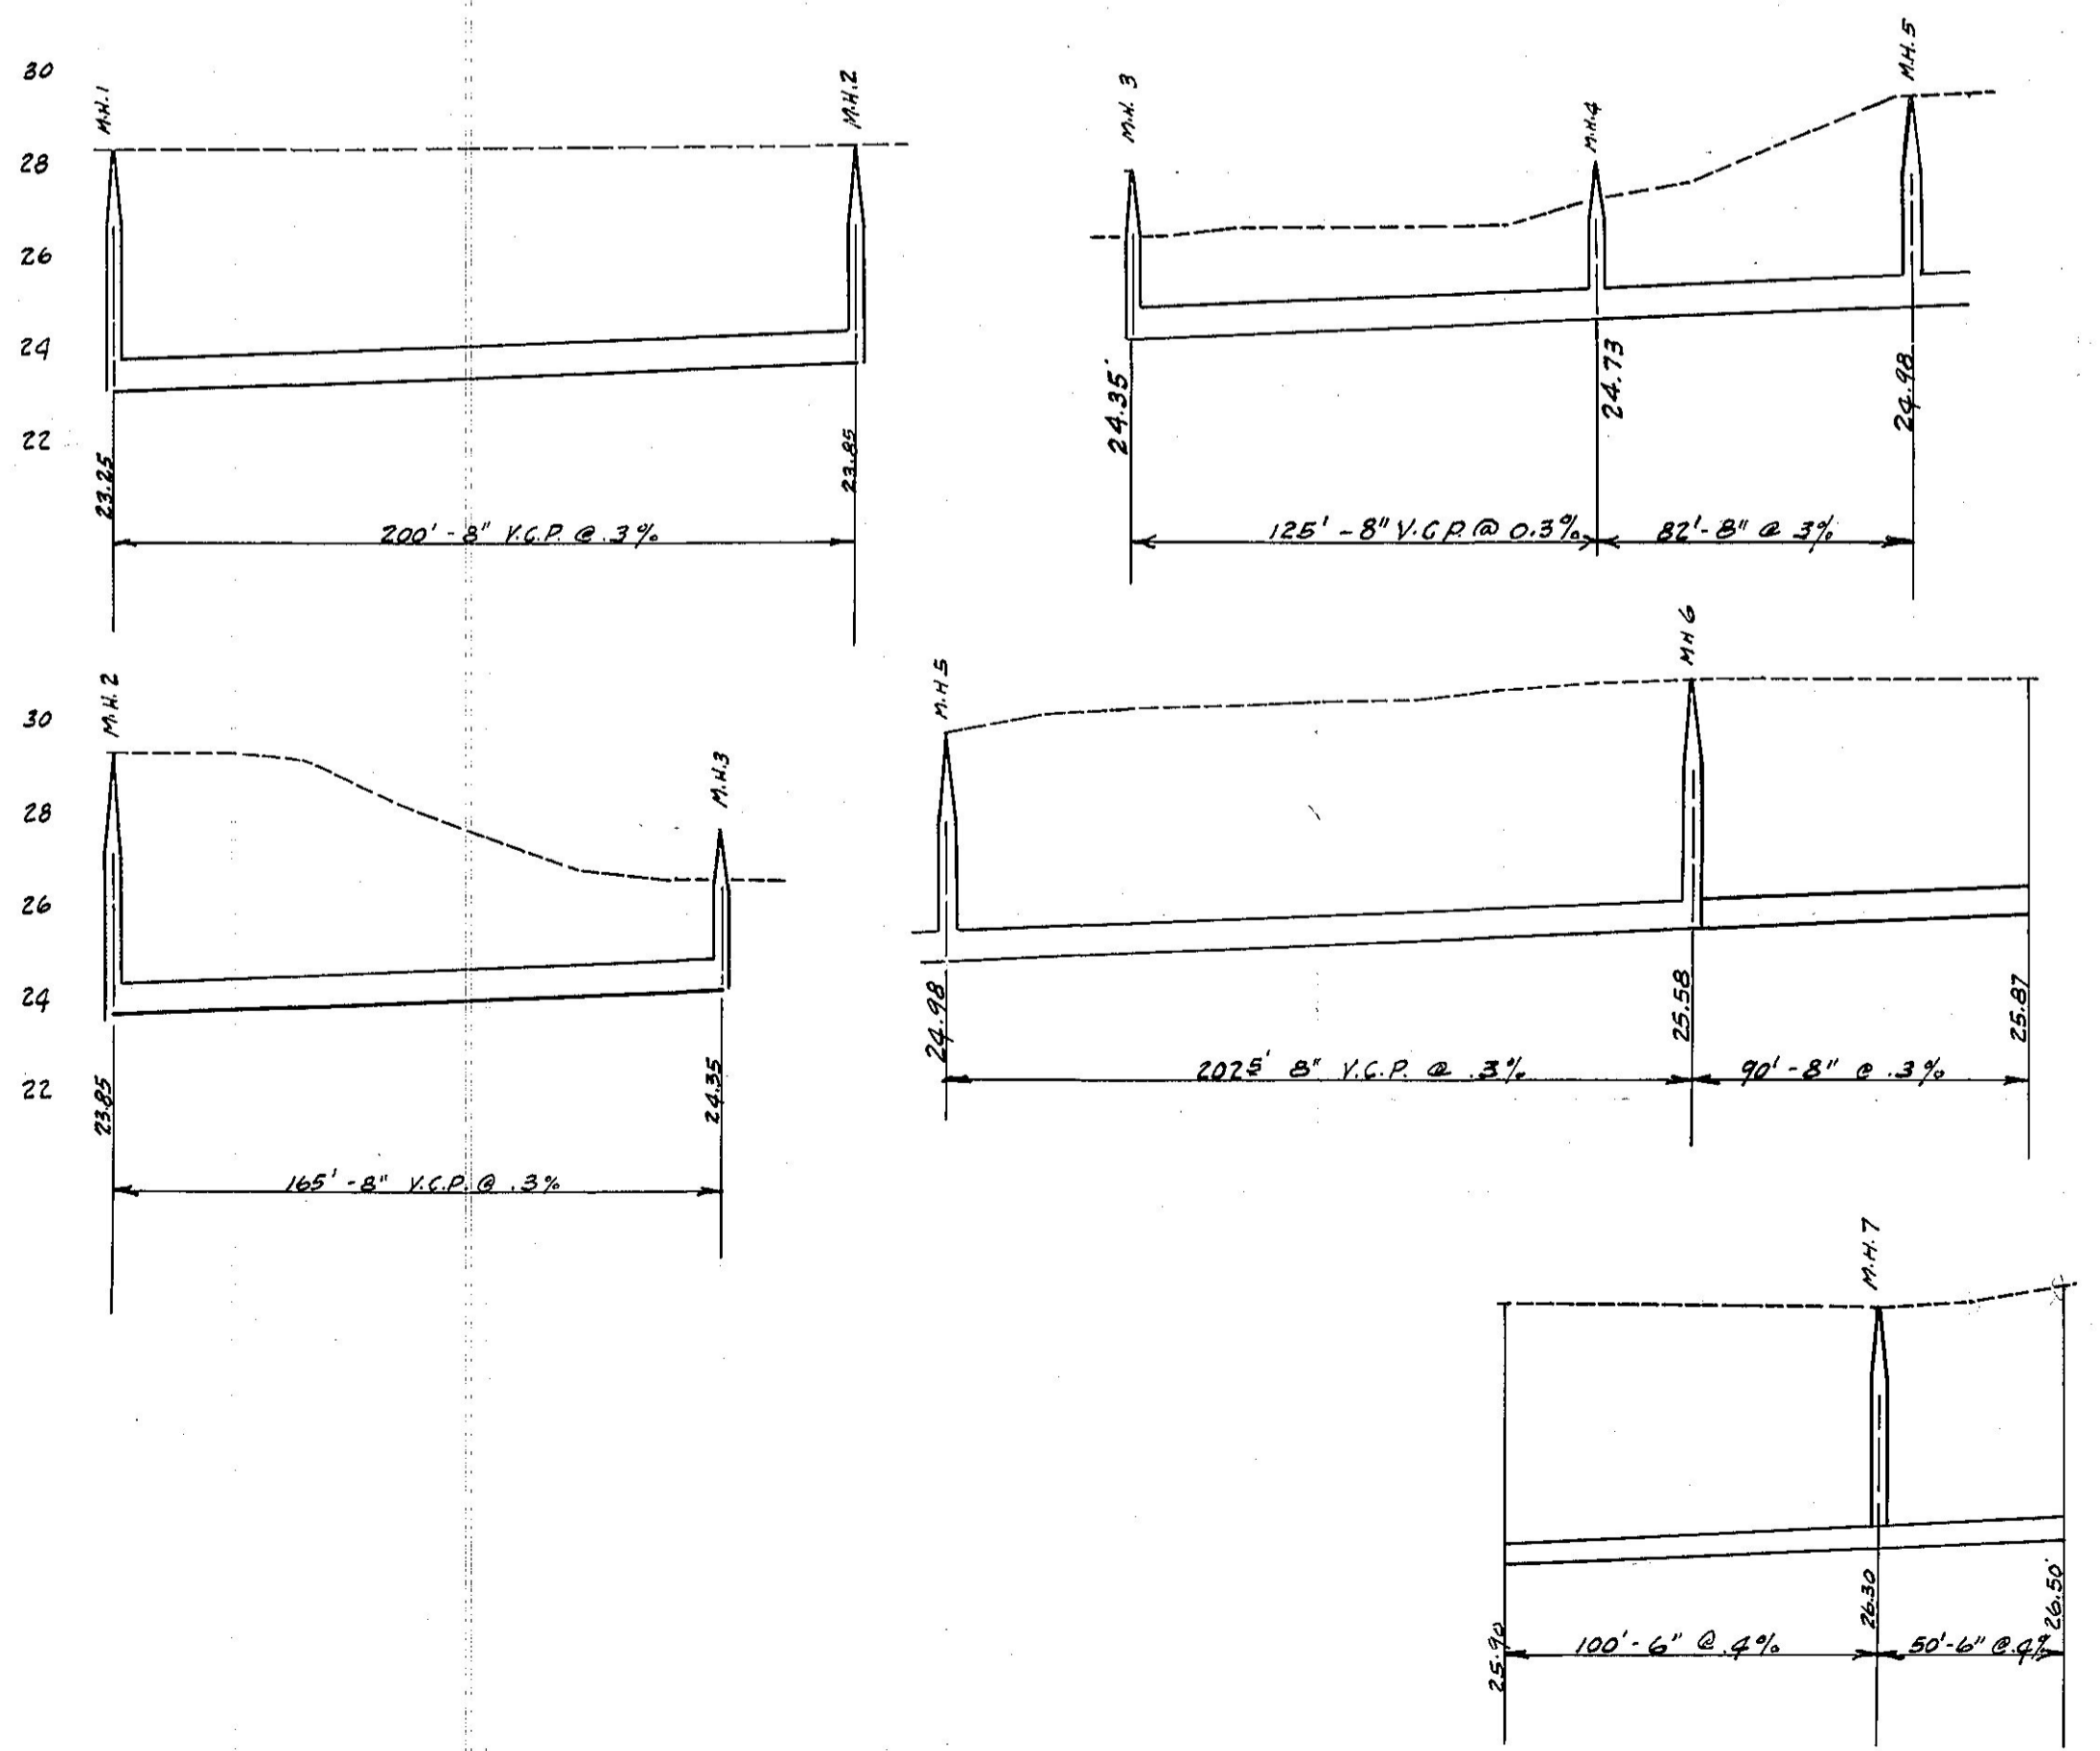

R/W N. MARTIN — SUNRISE TO ROACH  
July 31, 1951

R/W N MORNINGSIDE — SUNRISE TO ROACH  
Aug 11, 1951

210

"AS BUILT PLANS"  
By:  
H. J. TAYLOR, CONST. CO.  
SALINA, KANT.

LAT. 263

LAT. 262