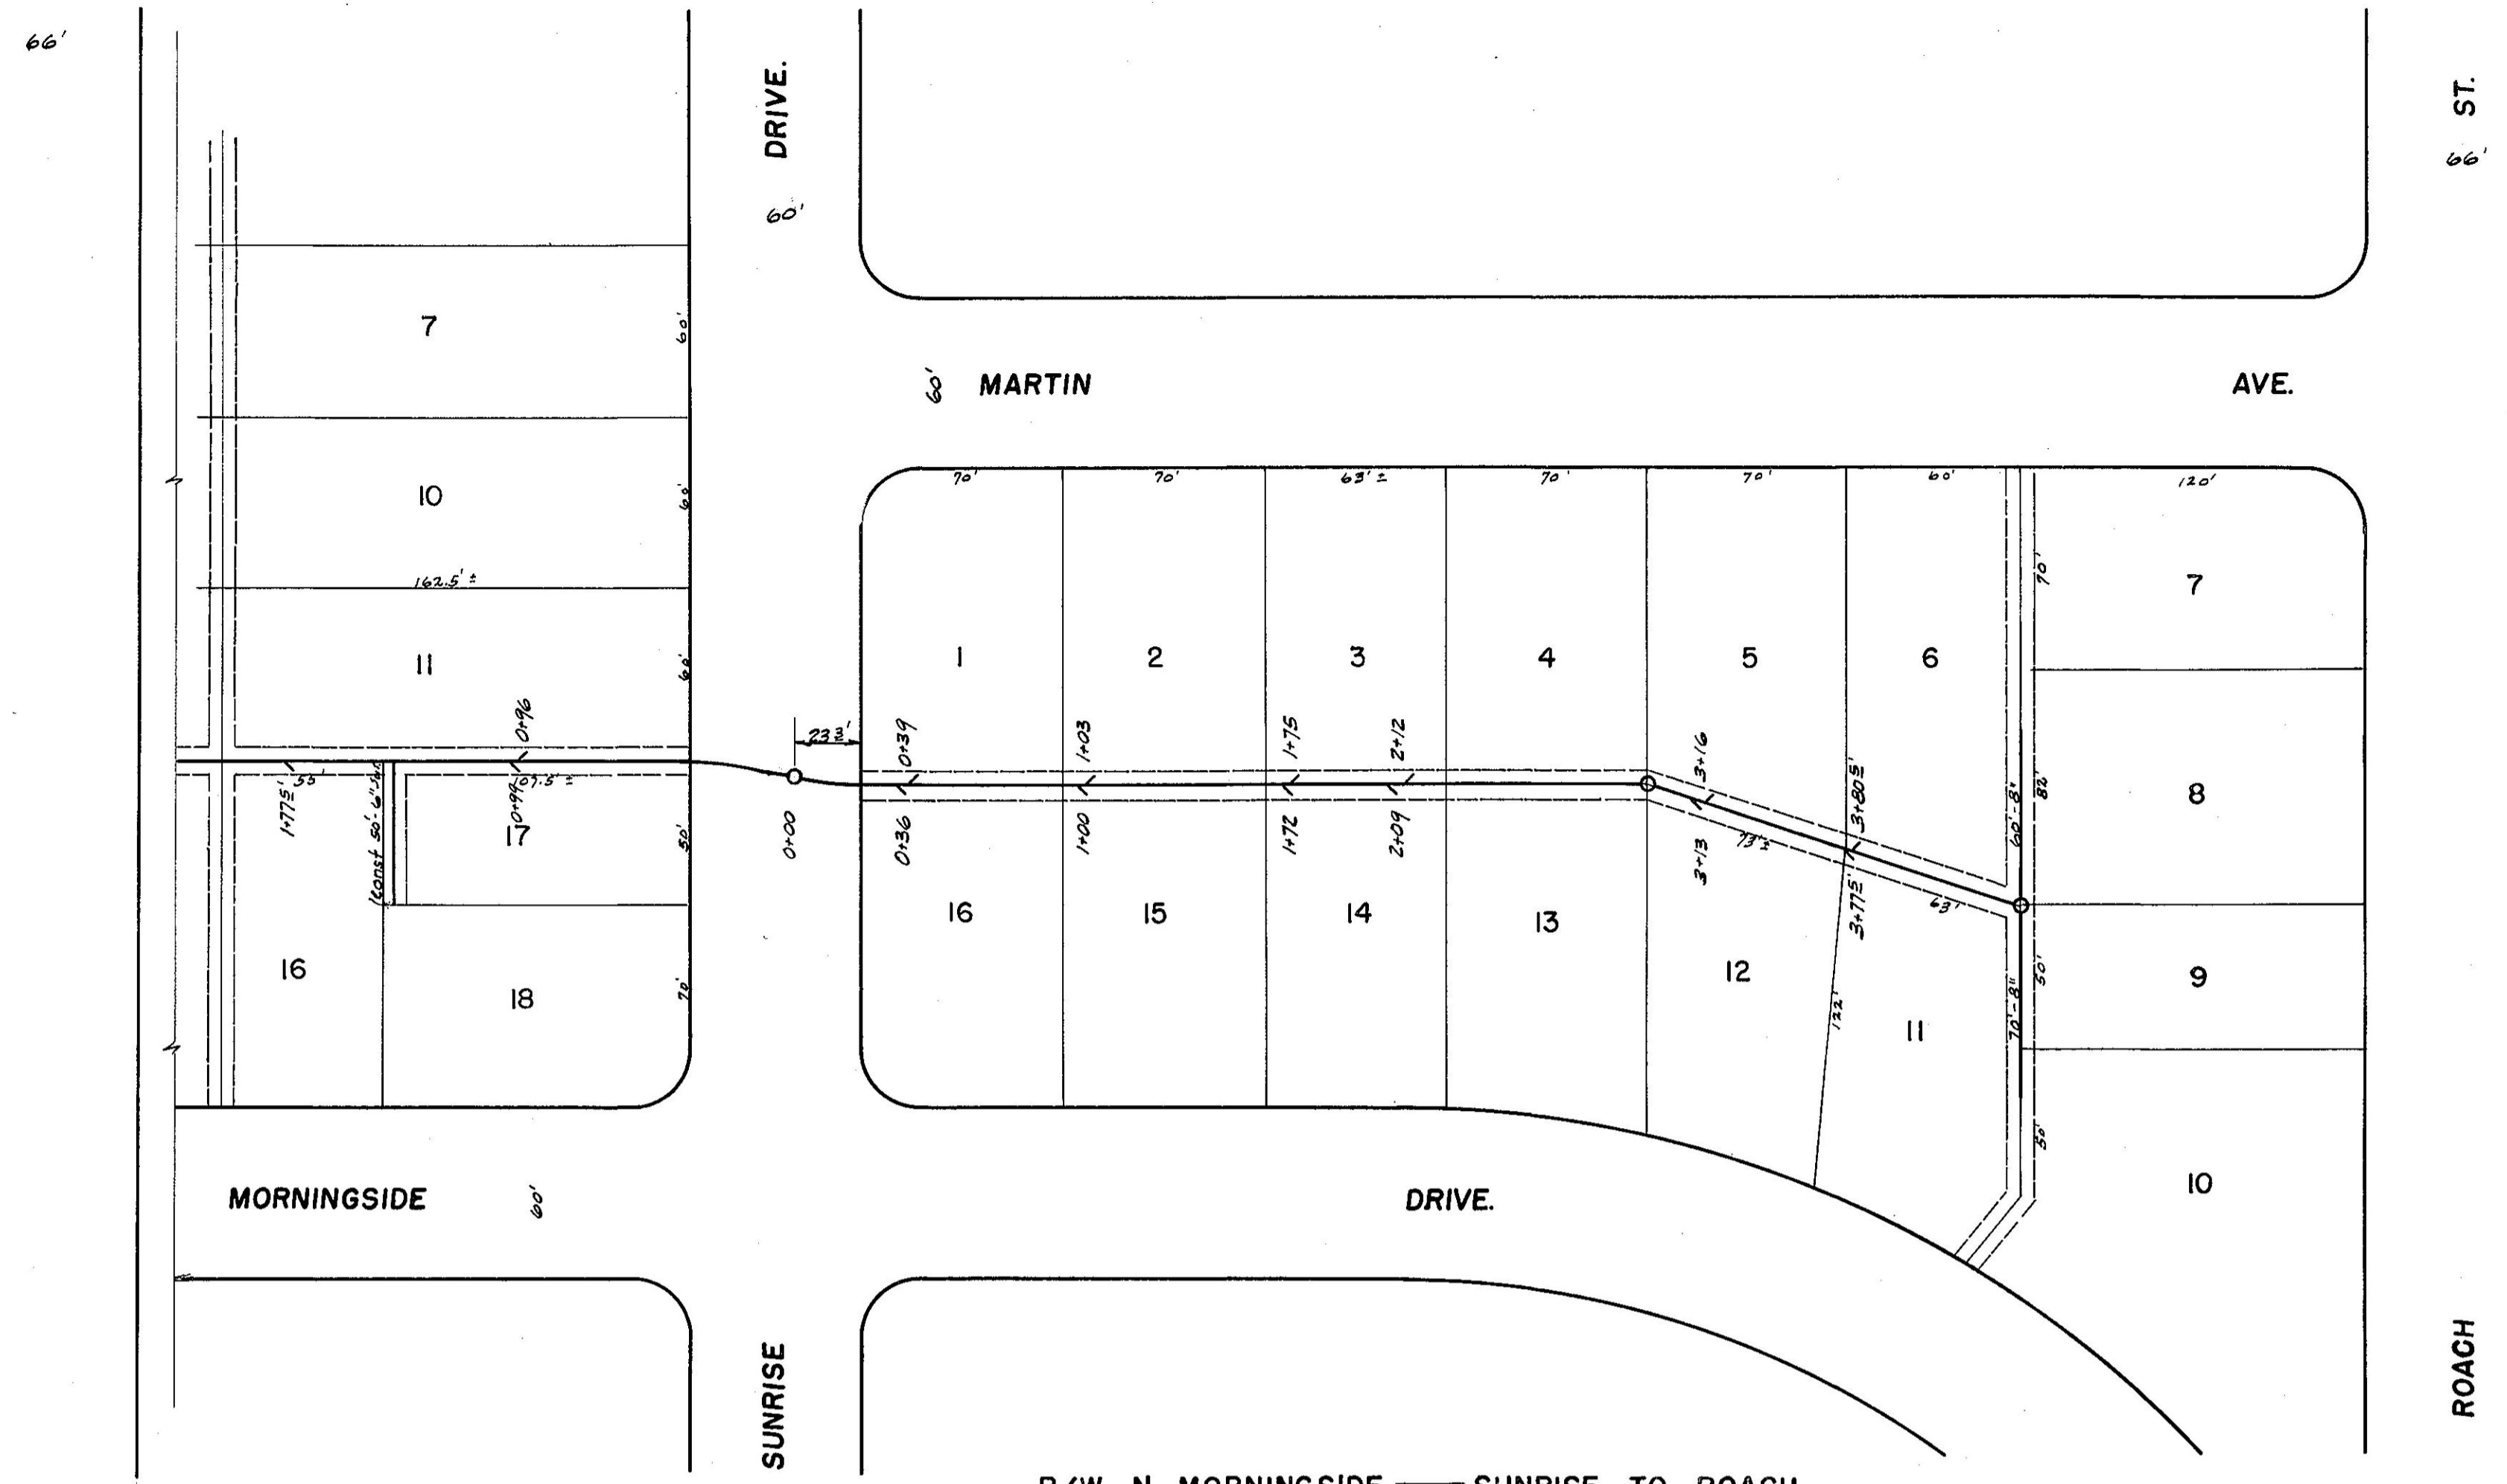

R/W N. MARTIN — SUNRISE TO ROACH  
July 31, 1951

R/W N MORNINGSIDE — SUNRISE TO ROACH  
Aug 11, 1951

210

"AS BUILT PLANS"  
By:  
H. J. TAYLOR, CONST. CO.  
SALINA, KANT.

LAT. 263

LAT. 262