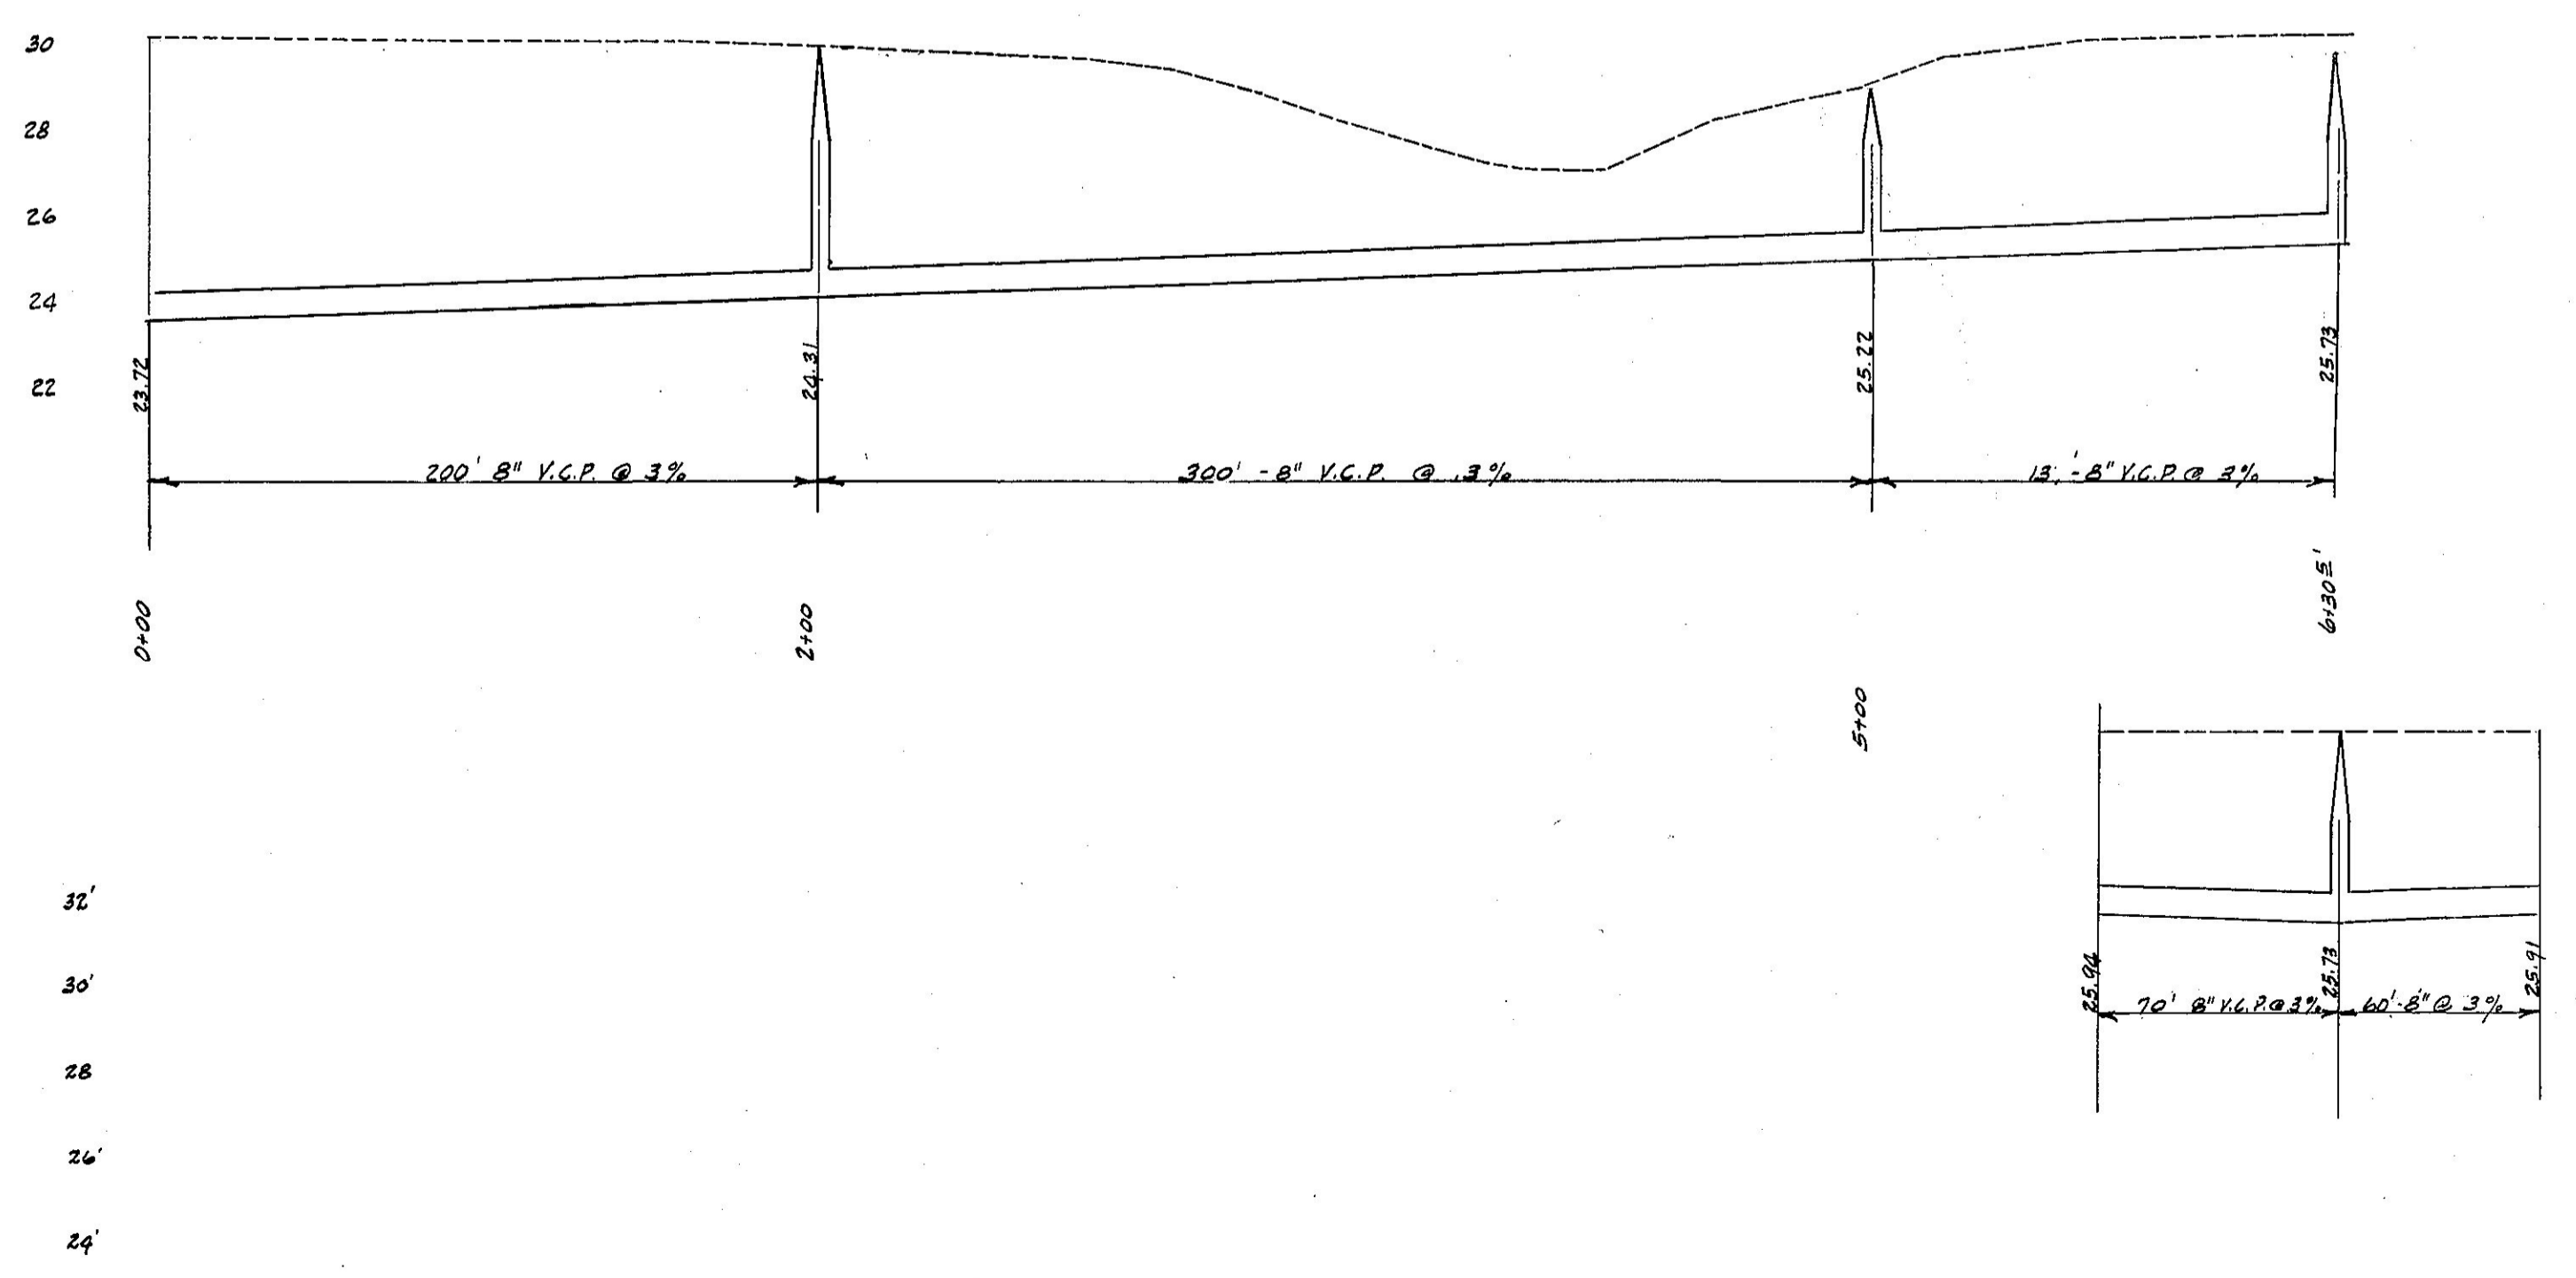

R/W N. MARTIN — SUNRISE TO ROACH  
July 31, 1951

R/W N MORNINGSIDE — SUNRISE TO ROACH  
Aug 11, 1951

210

"AS BUILT PLANS"  
By:  
H. J. TAYLOR, CONST. CO.  
SALINA, KANT.

LAT. 263

LAT. 262